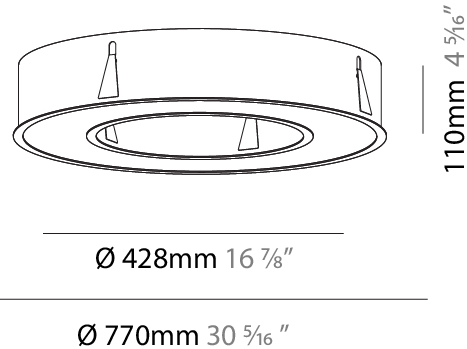

GENERAL

Series: Glorious
 Subseries: Glorious
 Brand: Prolicht
 Division: Architectural
 Mounting Type: Surface
 Mounting Location: Ceiling
 Subcategory: Ambient

PHYSICAL

Shape: Round
 Diameter (mm): 750
 Diameter (in): 29 1/2
 Height (mm): 120
 Height (in): 4 3/4
 Light Distribution: Direct
 Weight (kg): 7.044
 Weight (lbs): 15.50
 Diffuser: PMMA - Opal or Micro-Prism
 Fixture Finish: SSR / BKV / CWI / CRY / HAB / LAG / UFT / ITA / RUA / RUR / MIC / FTG / MYG / TWT / LOD / PUS / FRO / FUP / KIA / POP / BLS / SPG / MEY / GOH / GUM / CHC / COM / ABZ / JAG / OBR / MOS / ROR
 Fixture Material: Aluminum

GENERAL

Series: Glorious
Subseries: Glorious
Brand: Prolicht
Division: Architectural
Mounting Type: Recessed
Mounting Location: Ceiling
Subcategory: Ambient

PHYSICAL

Shape: Round
Diameter (mm): 770
Diameter (in): 30 ⁵ / ₁₆
Height (mm): 110
Height (in): 4 ⁵ / ₁₆
Min. Recessing Depth (mm): 120
Min. Recessing Depth (in): 4 ³ / ₄
Light Distribution: Direct
Weight (kg): 9.285
Weight (lbs): 20.47
Diffuser: PMMA - Opal or Micro-Prism
Fixture Finish: SSR / BKV / CWI / CRY / HAB / LAG / UFT / ITA / RUA / RUR / MIC / FTG / MYG / TWT / LOD / PUS / FRO / FUP / KIA / POP / BLS / SPG / MEY / GOH / GUM / CHC / COM / ABZ / JAG / OBR / MOS / ROR
Fixture Material: Aluminum
Cut-out Measurements: 760mm / 29 15/16" x 440mm / 17 5/16"

760mm x 440mm
29 ¹⁵/₁₆" x 17 ⁵/₁₆"

120mm
4 ³/₄"

10 - 15mm
³/₈" - ⁹/₁₆"

A37500-

PROJECT _____

TYPE _____

SPECIFIER _____

QUANTITY _____